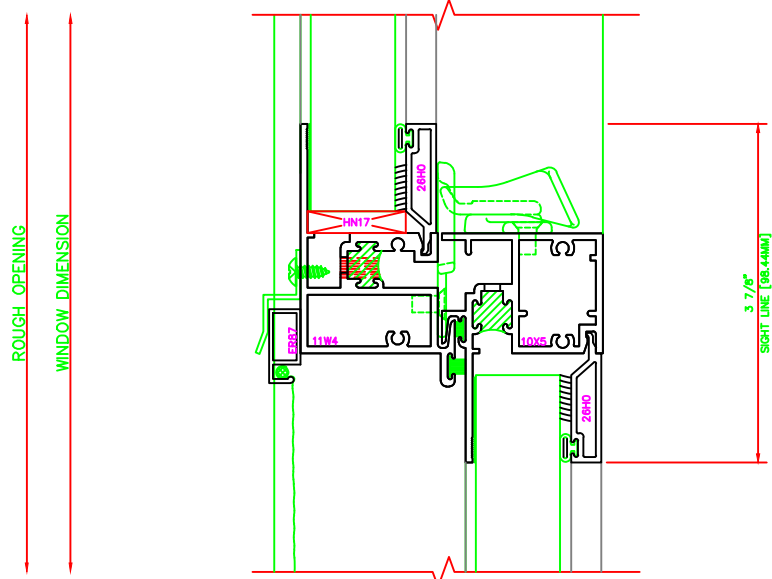

402	JAMB
	S-663 HUNG WINDOW 1" INSULATED LARGE MISSILE GLAZING

404	JAMB
	S-663 HUNG WINDOW 1" INSULATED LARGE MISSILE GLAZING

100	HEAD
	S-663 HUNG WINDOW 1" INSULATED LARGE MISSILE GLAZING

700	HORIZ MUNTIN
	S-663 HUNG WINDOW 1" INSULATED LARGE MISSILE GLAZING TOP (FIXED LITE)

500	MEETING RAIL
	S-663 HUNG WINDOW 1 3/16" INSULATED LARGE MISSILE GLAZING

200	SILL
	S-663 HUNG WINDOW 1" INSULATED LARGE MISSILE GLAZING