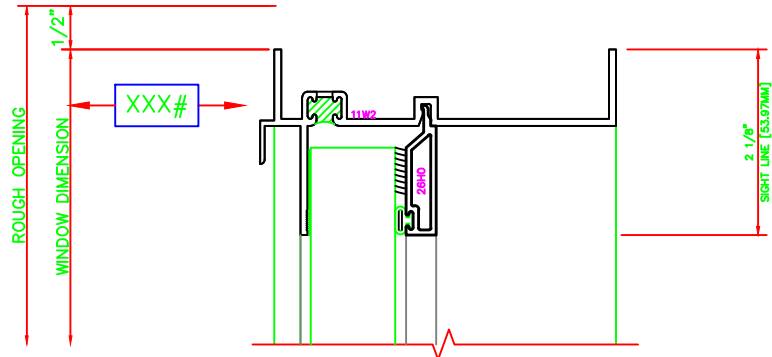

402	JAMB
	S-663 HUNG WINDOW 1" INSULATED LARGE MISSILE GLAZING

404	JAMB
	S-663 HUNG WINDOW 1" INSULATED LARGE MISSILE GLAZING

100	HEAD
	S-663 HUNG WINDOW 1" INSULATED LARGE MISSILE GLAZING

700	HORIZ MUNTIN
	S-663 HUNG WINDOW 1" INSULATED LARGE MISSILE GLAZING TOP (FIXED LITE)

500	MEETING RAIL
	S-663 HUNG WINDOW 1 3/16" INSULATED LARGE MISSILE GLAZING

200	SILL
	S-663 HUNG WINDOW 1" INSULATED LARGE MISSILE GLAZING