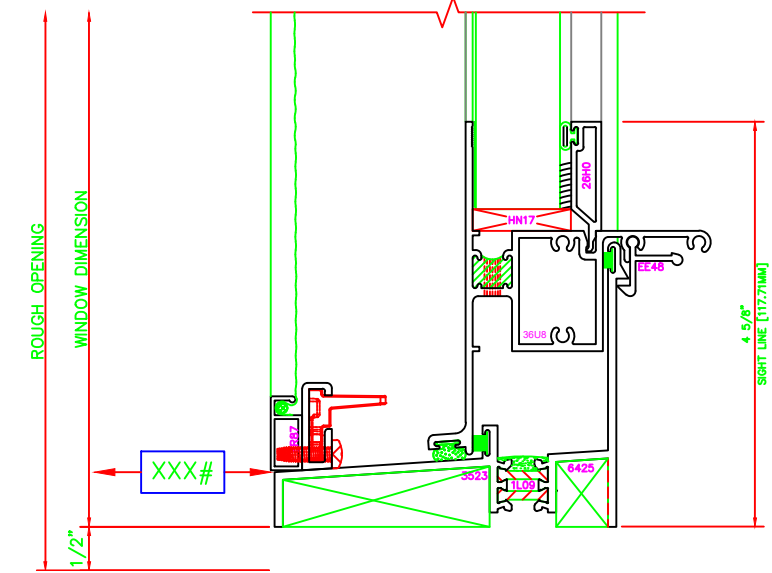

402	JAMB
	S-663 HUNG WINDOW 1" INSULATED LARGE MISSILE GLAZING

404	JAMB
	S-663 HUNG WINDOW 1" INSULATED LARGE MISSILE GLAZING

100	HEAD
	S-663 HUNG WINDOW 1" INSULATED LARGE MISSILE GLAZING

700	HORIZ MUNTIN
	S-663 HUNG WINDOW 1" INSULATED LARGE MISSILE GLAZING TOP (FIXED LITE)

500	MEETING RAIL
	S-663 HUNG WINDOW 1 3/16" INSULATED LARGE MISSILE GLAZING

200	SILL
	S-663 HUNG WINDOW 1" INSULATED LARGE MISSILE GLAZING