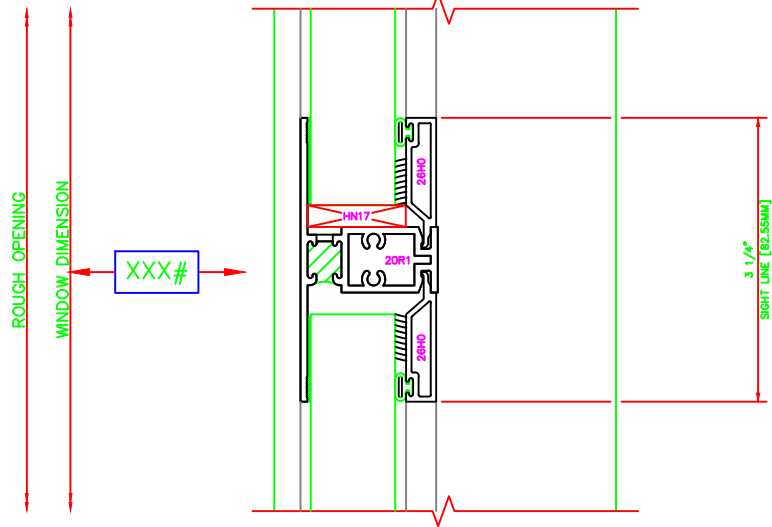

402	JAMB
	S-663 HUNG WINDOW 1" INSULATED LARGE MISSILE GLAZING

404	JAMB
	S-663 HUNG WINDOW 1" INSULATED LARGE MISSILE GLAZING

100	HEAD
	S-663 HUNG WINDOW 1" INSULATED LARGE MISSILE GLAZING

700	HORIZ MUNTIN
	S-663 HUNG WINDOW 1" INSULATED LARGE MISSILE GLAZING TOP (FIXED LITE)

500	MEETING RAIL
	S-663 HUNG WINDOW 1 3/16" INSULATED LARGE MISSILE GLAZING

200	SILL
	S-663 HUNG WINDOW 1" INSULATED LARGE MISSILE GLAZING